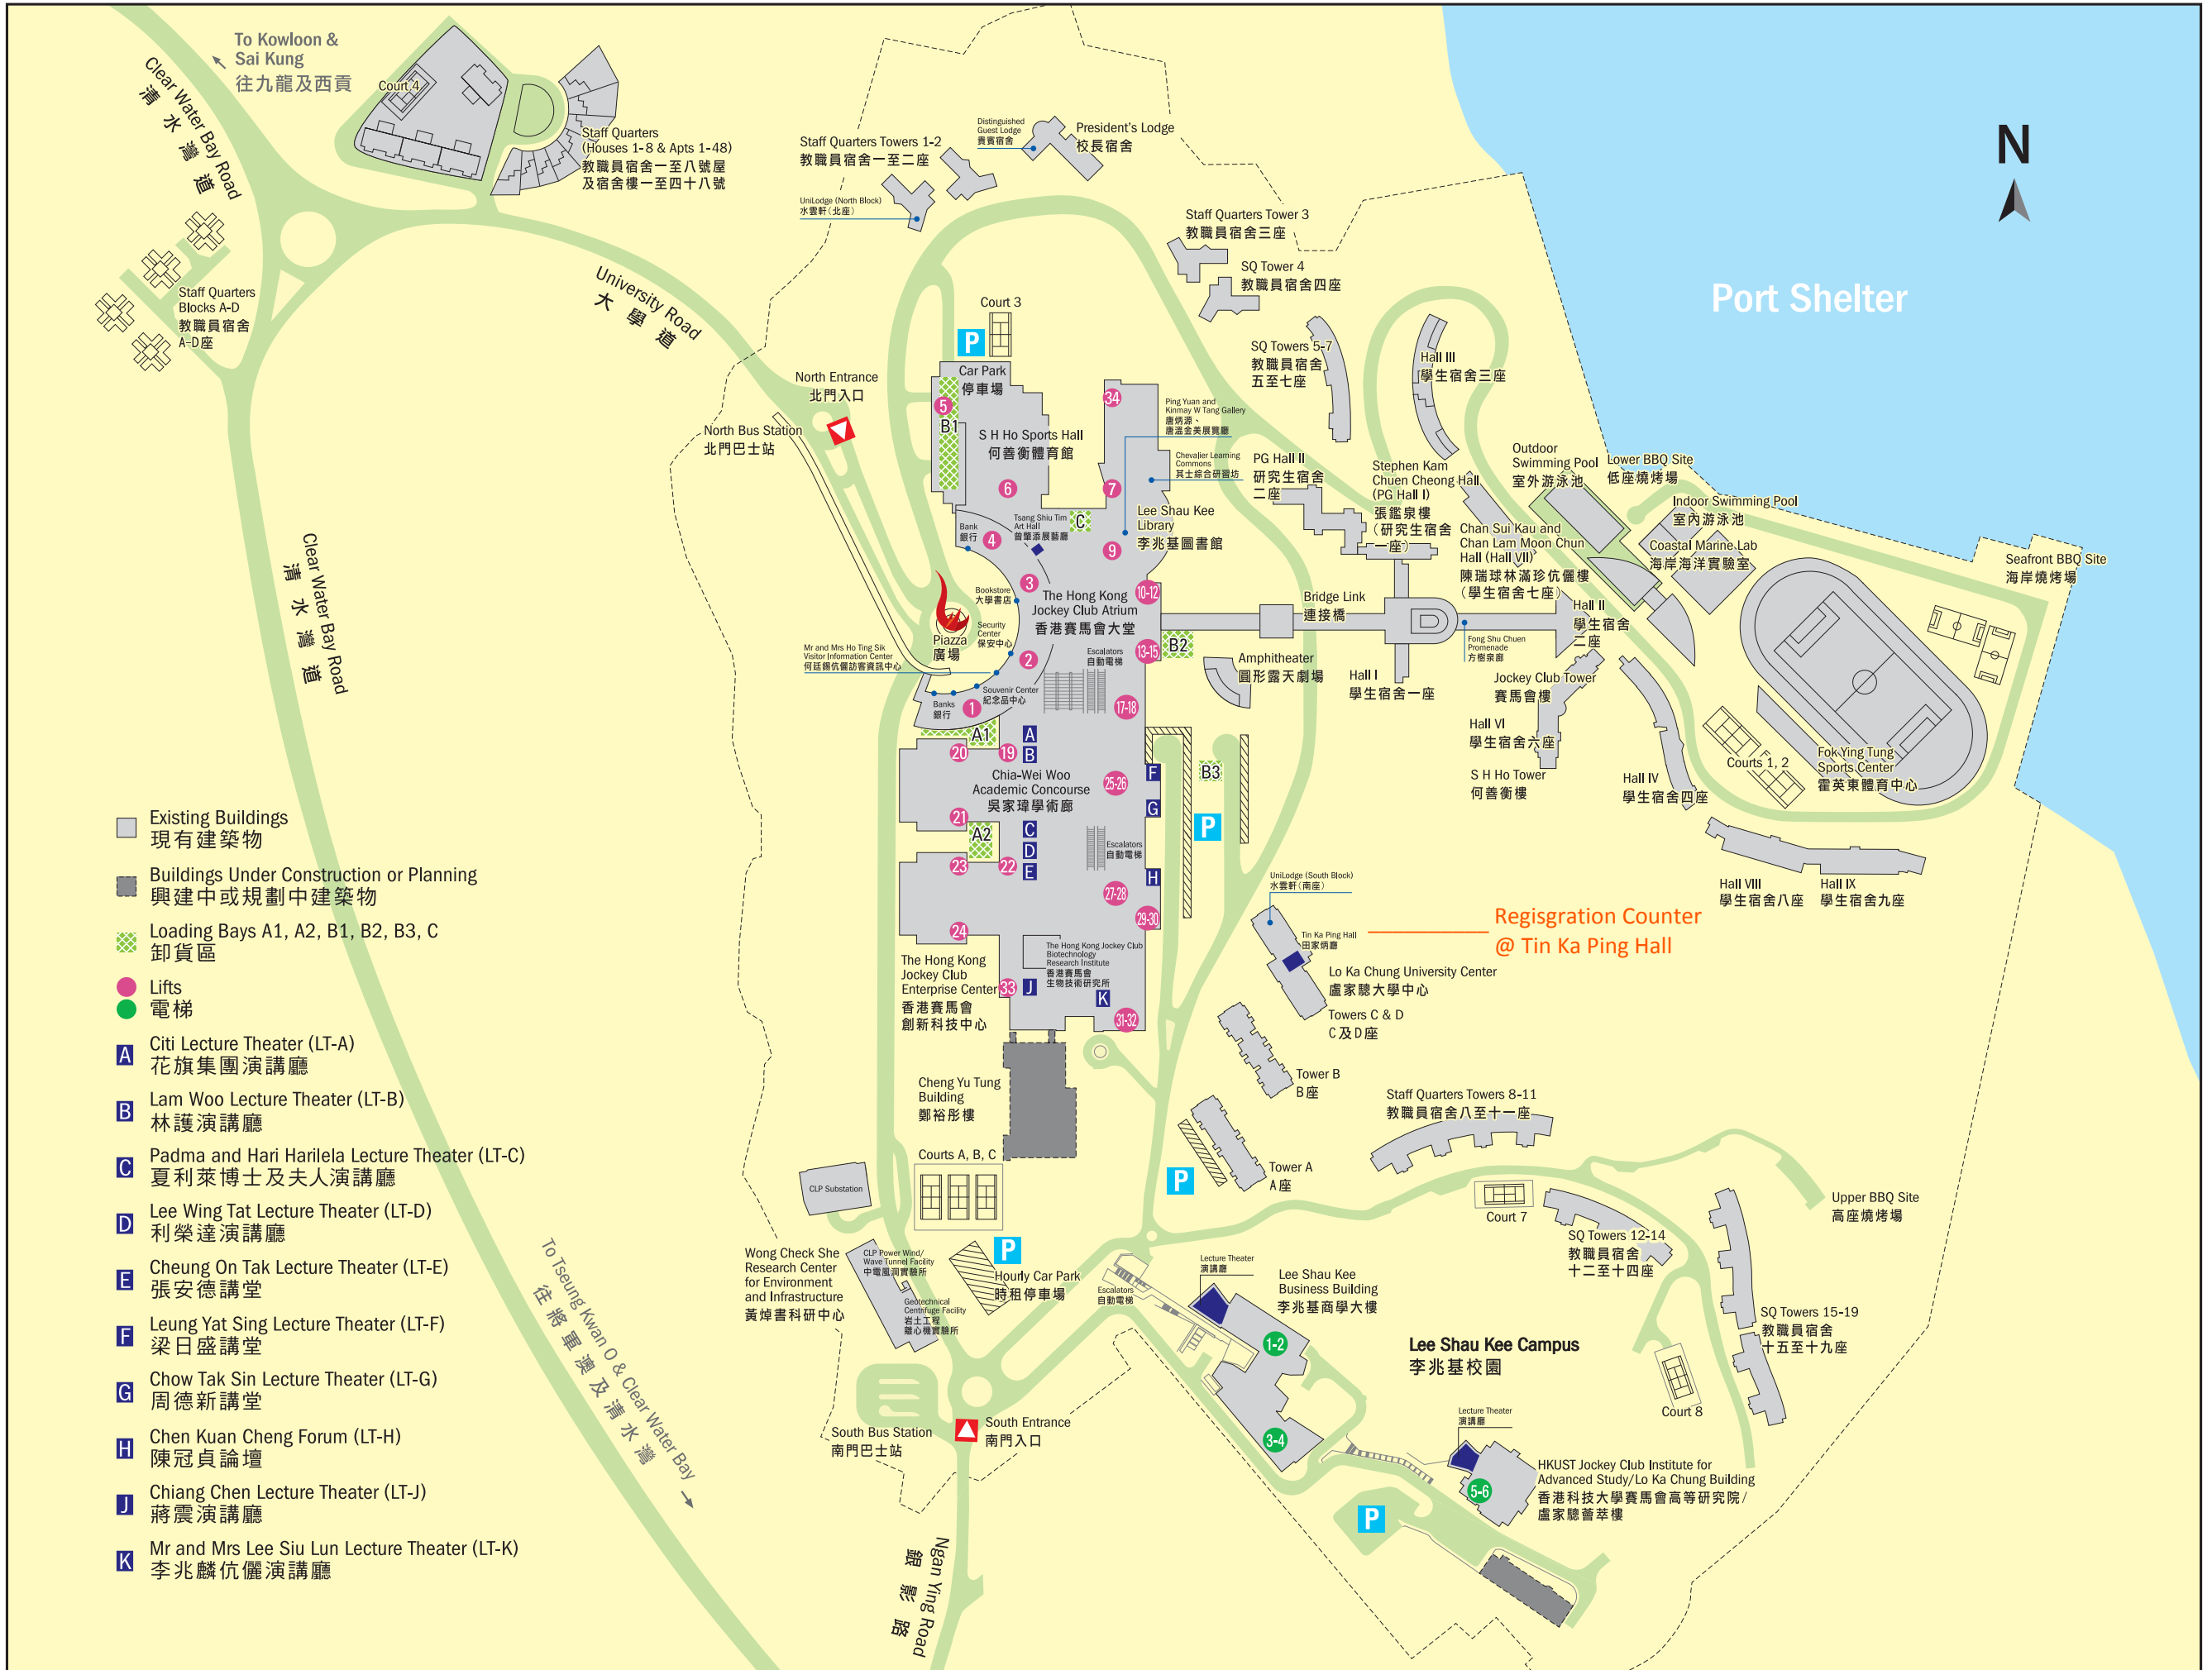

CAMPUS MAP

THE HONG KONG UNIVERSITY OF SCIENCE AND TECHNOLOGY

- Existing Buildings
現有建築物
- Buildings Under Construction or Planning
興建中或規劃中建築物
- Loading Bays A1, A2, B1, B2, B3, C
卸貨區
- Lifts
電梯
- 電梯
- Citi Lecture Theater (LT-A)
花旗集團演講廳
- Lam Woo Lecture Theater (LT-B)
林護演講廳
- Padma and Hari Harilela Lecture Theater (LT-C)
夏利萊博士及夫人演講廳
- Lee Wing Tat Lecture Theater (LT-D)
利榮達演講廳
- Cheung On Tak Lecture Theater (LT-E)
張安德講堂
- Leung Yat Sing Lecture Theater (LT-F)
梁日盛講堂
- Chow Tak Sin Lecture Theater (LT-G)
周德新講堂
- Chen Kuan Cheng Forum (LT-H)
陳冠貞論壇
- Chiang Chen Lecture Theater (LT-J)
蔣震演講廳
- Mr and Mrs Lee Siu Lun Lecture Theater (LT-K)
李兆麟伉儷演講廳

Registration Counter
@ Tin Ka Ping Hall